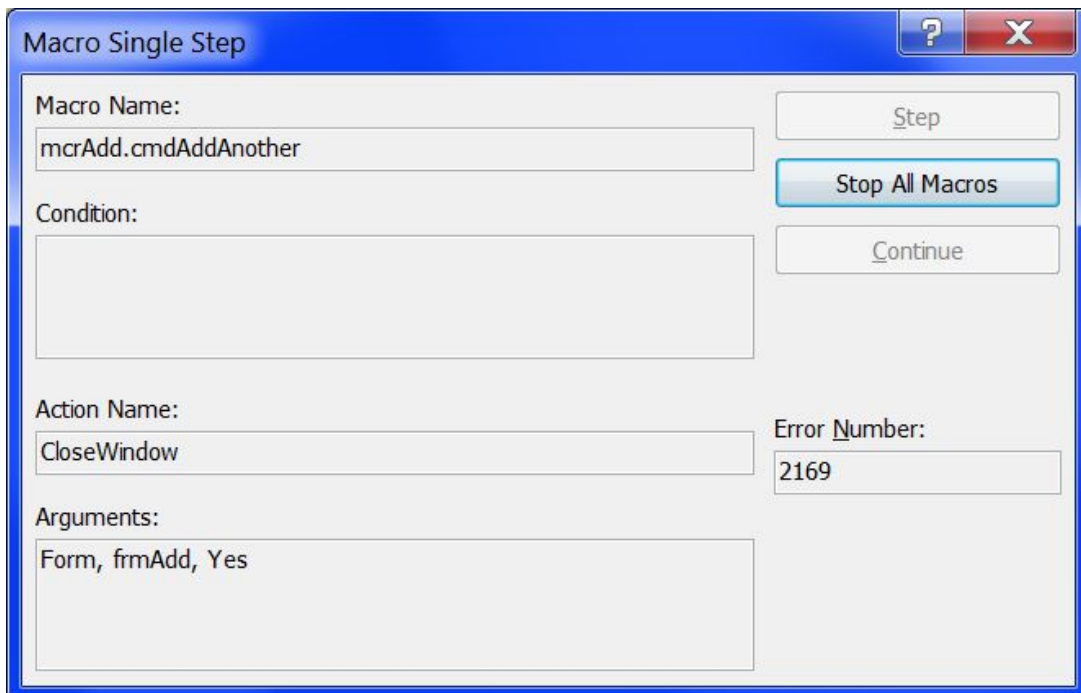

FMAATC Membership Updater – Help Information

Add Window - Example Error

Error message when the "Add Another" button clicked with the first name left blank

Ok clicked – get error message:

No clicked – get error message

Halt clicked - Add Window is shown for correction of first name.